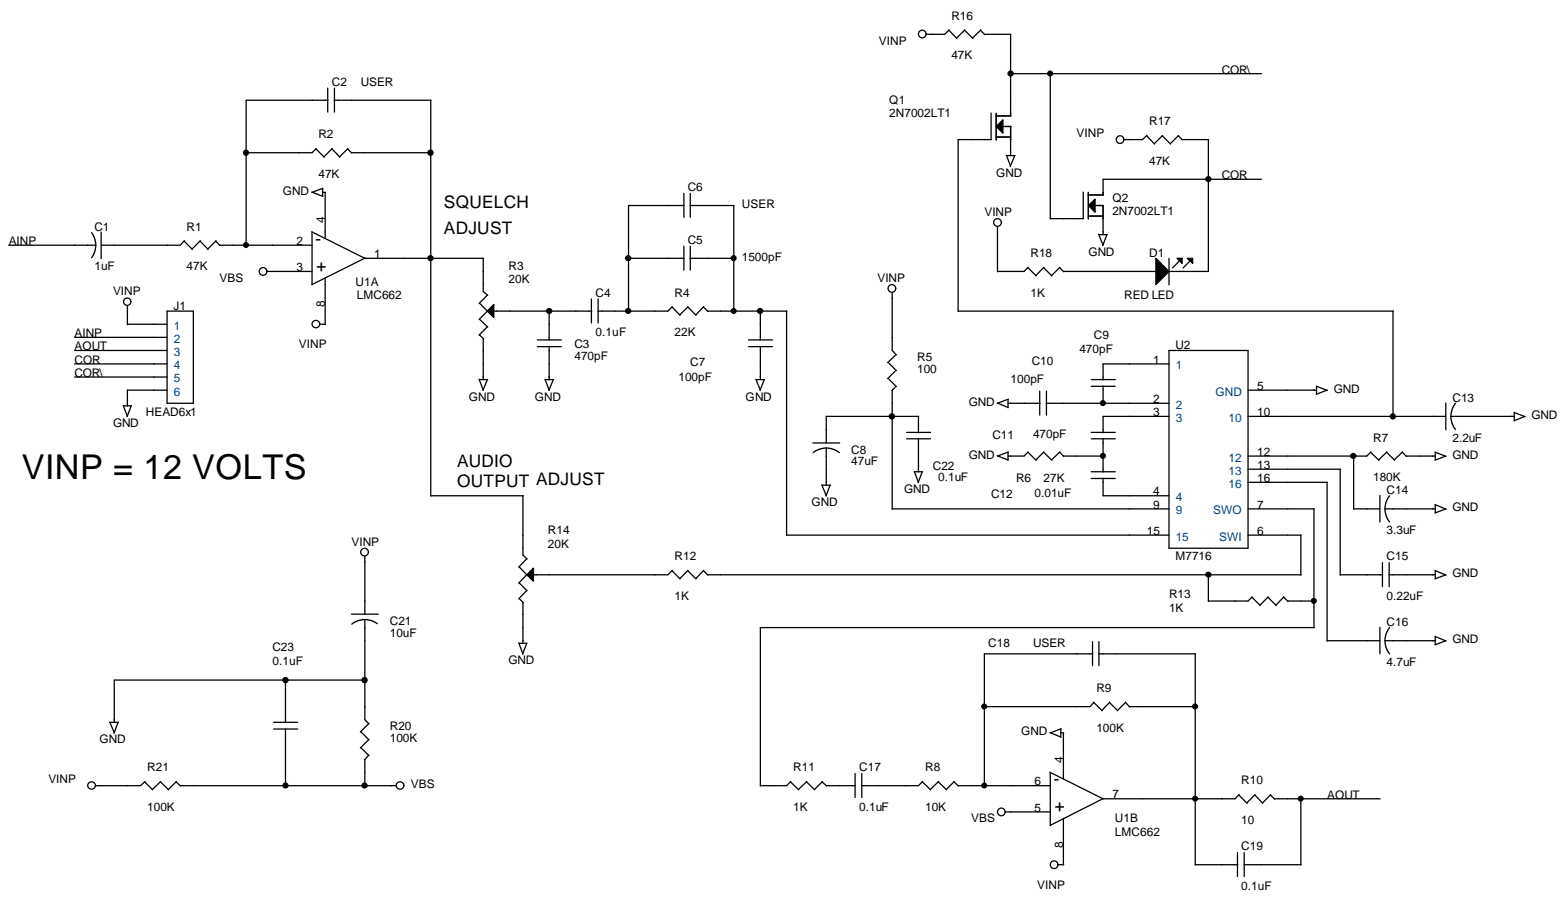

SQUELCH POT AUDIO OUT POT

CONNECTIONS

1.000 INCHES

COMPONENT REFERENCES

2.455 INCHES

VINP = 12 VOLTS

MOTOROLA SQUELCH INTERFACE