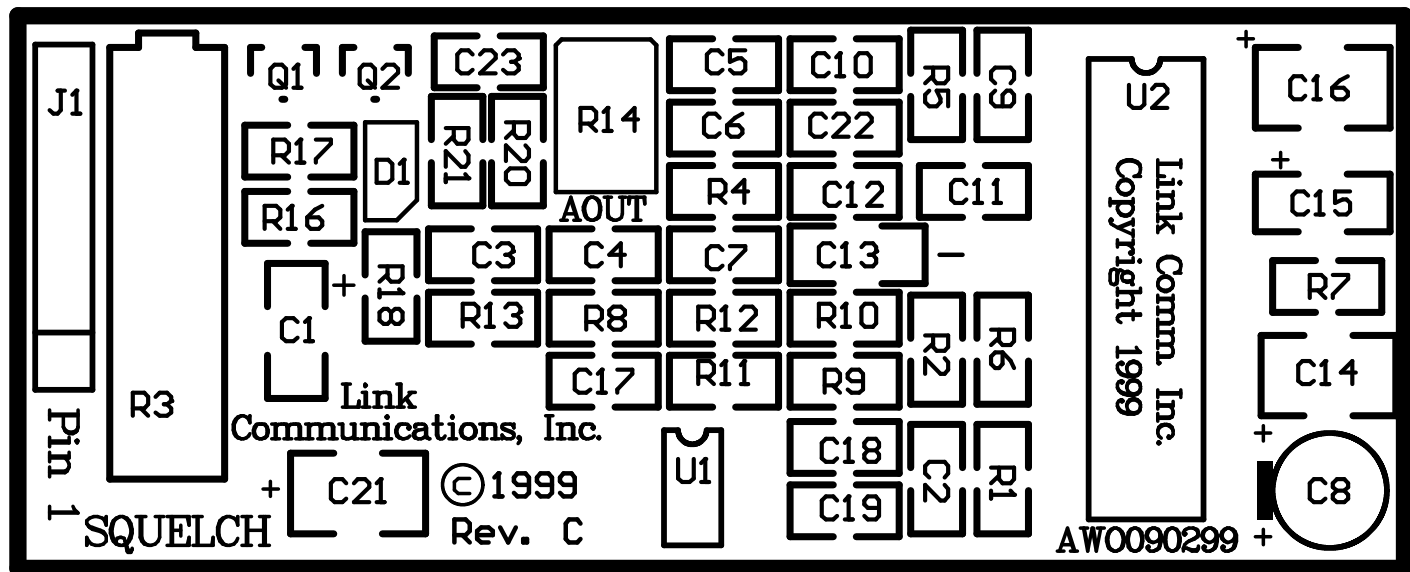

SQUELCH POT AUDIO OUT POT

CONNECTIONS

1.000 INCHES

COMPONENT REFERENCES

2.455 INCHES

VINP = 12 VOLTS

MOTOROLA SQUELCH INTERFACE