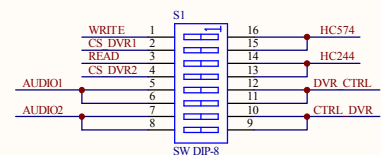

**Switch Settings**  
 RLC-Club: 1,3-Off, 2,4-On, 5,6,7,8-NA  
 RLC-2/2a: 1,3-On, 2,4-Off, 5,7-On, 6,8-Off  
 RLC-3: 1,3-On, 2,4-Off, 5,7-Off, 6,8-On

<b>Link Communications, Inc.</b> 1035 Cerise Rd, Billings, Montana 59101 Phone: +406-245-5002 Fax: +406-245-4889		<b>Description</b> Dongle DVR Adapter Module		
<b>Drawing Number</b> Adapter Module	<b>Date</b> March 11, 2004	<b>Revision</b> A	<b>Sheet</b> 1	<b>Total</b> 1