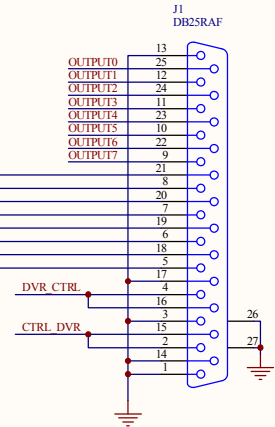

**Switch Settings**  
 RLC-Club: 1,3-Off, 2,4-On, 5,6,7,8-NA  
 RLC-2/2a: 1,3-On, 2,4-Off, 5,7-On, 6,8-Off  
 RLC-3: 1,3-On, 2,4-Off, 5,7-Off, 6,8-On

<b>Link Communications, Inc.</b> 1035 Cerise Rd, Billings, Montana 59101 Phone: +406-245-5002 Fax: +406-245-4889		<b>Description</b> Dongle DVR Adapter Module		
<b>Drawing Number</b> Adapter Module	<b>Date</b> March 11, 2004	<b>Revision</b> A	<b>Sheet</b> 1	<b>Total</b> 1