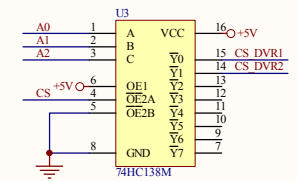

**Switch Settings**  
 RLC-Club: 1,3-Off, 2,4-On, 5,6,7,8-NA  
 RLC-2/2a: 1,3-On, 2,4-Off, 5,7-On, 6,8-Off  
 RLC-3: 1,3-On, 2,4-Off, 5,7-Off, 6,8-On

<b>Link Communications, Inc.</b> 1035 Cerise Rd, Billings, Montana 59101 Phone: +406-245-5002 Fax: +406-245-4889		<b>Description</b> Dongle DVR Adapter Module		
<b>Drawing Number</b> Adapter Module	<b>Date</b> March 11, 2004	<b>Revision</b> A	<b>Sheet</b> 1	<b>Total</b> 1