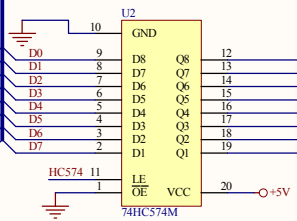

**Switch Settings**  
 RLC-Club: 1,3-Off, 2,4-On, 5,6,7,8-NA  
 RLC-2/2a: 1,3-On, 2,4-Off, 5,7-On, 6,8-Off  
 RLC-3: 1,3-On, 2,4-Off, 5,7-Off, 6,8-On

<b>Link Communications, Inc.</b> 1035 Cerise Rd, Billings, Montana 59101 Phone: +406-245-5002 Fax: +406-245-4889		<b>Description</b> Dongle DVR Adapter Module		
<b>Drawing Number</b> Adapter Module	<b>Date</b> March 11, 2004	<b>Revision</b> A	<b>Sheet</b> 1	<b>Total</b> 1