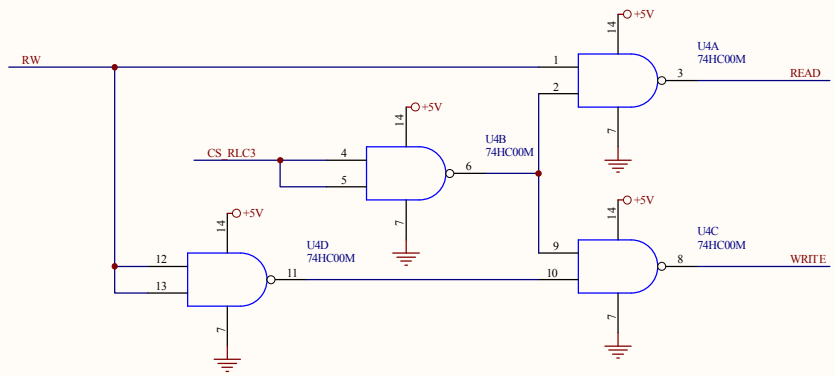

**Switch Settings**  
 RLC-Club: 1,3-Off, 2,4-On, 5,6,7,8-NA  
 RLC-2/2a: 1,3-On, 2,4-Off, 5,7-On, 6,8-Off  
 RLC-3: 1,3-On, 2,4-Off, 5,7-Off, 6,8-On

<b>Link Communications, Inc.</b> 1035 Cerise Rd, Billings, Montana 59101 Phone: +406-245-5002 Fax: +406-245-4889		<b>Description</b> Dongle DVR Adapter Module		
<b>Drawing Number</b> Adapter Module	<b>Date</b> March 11, 2004	<b>Revision</b> A	<b>Sheet</b> 1	<b>Total</b> 1