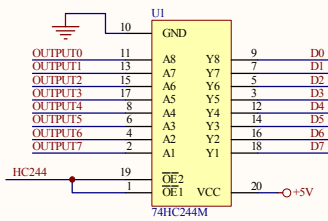

**Switch Settings**  
 RLC-Club: 1,3-Off, 2,4-On, 5,6,7,8-NA  
 RLC-2/2a: 1,3-On, 2,4-Off, 5,7-On, 6,8-Off  
 RLC-3: 1,3-On, 2,4-Off, 5,7-Off, 6,8-On

<b>Link Communications, Inc.</b> 1035 Cerise Rd, Billings, Montana 59101 Phone: +406-245-5002 Fax: +406-245-4889		<b>Description</b> Dongle DVR Adapter Module		
<b>Drawing Number</b> Adapter Module	<b>Date</b> March 11, 2004	<b>Revision</b> A	<b>Sheet</b> 1	<b>Total</b> 1