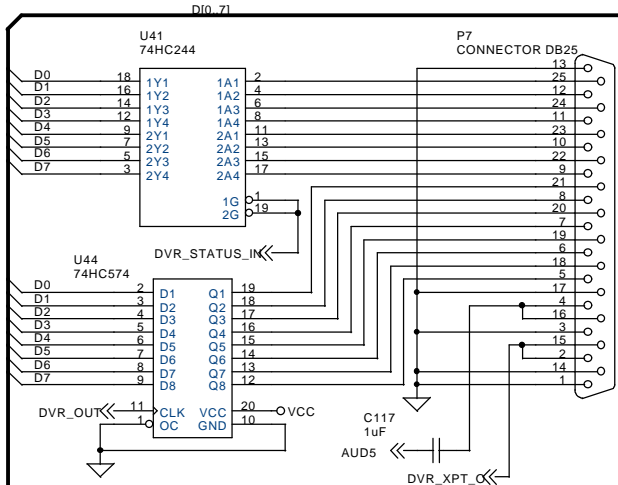

AUDIO TEST POINTS

Radio Interface Page

LINK COMMUNICATIONS, INC.
 899 Parkway Lane, Billings, Montana 59101
 PHONE: (406) 245-5002 FAX: (406) 245-4889

DRAWING	DATE	REVISION	SHEET
RLC-Club Deluxe II	Tuesday, August 06, 2002	C	4

RLC-DVR INTERFACE

Tone/DVR/LED

Front Panel LED Display

LC LINK COMMUNICATIONS, INC.
 899 Parkway Lane, Billings, Montana 59101
 PHONE: (406) 245-5002 FAX: (406) 245-4889

DRAWING	DATE	REVISION	SHEET
RLC-Club Deluxe II	Tuesday, August 06, 2002	C	5