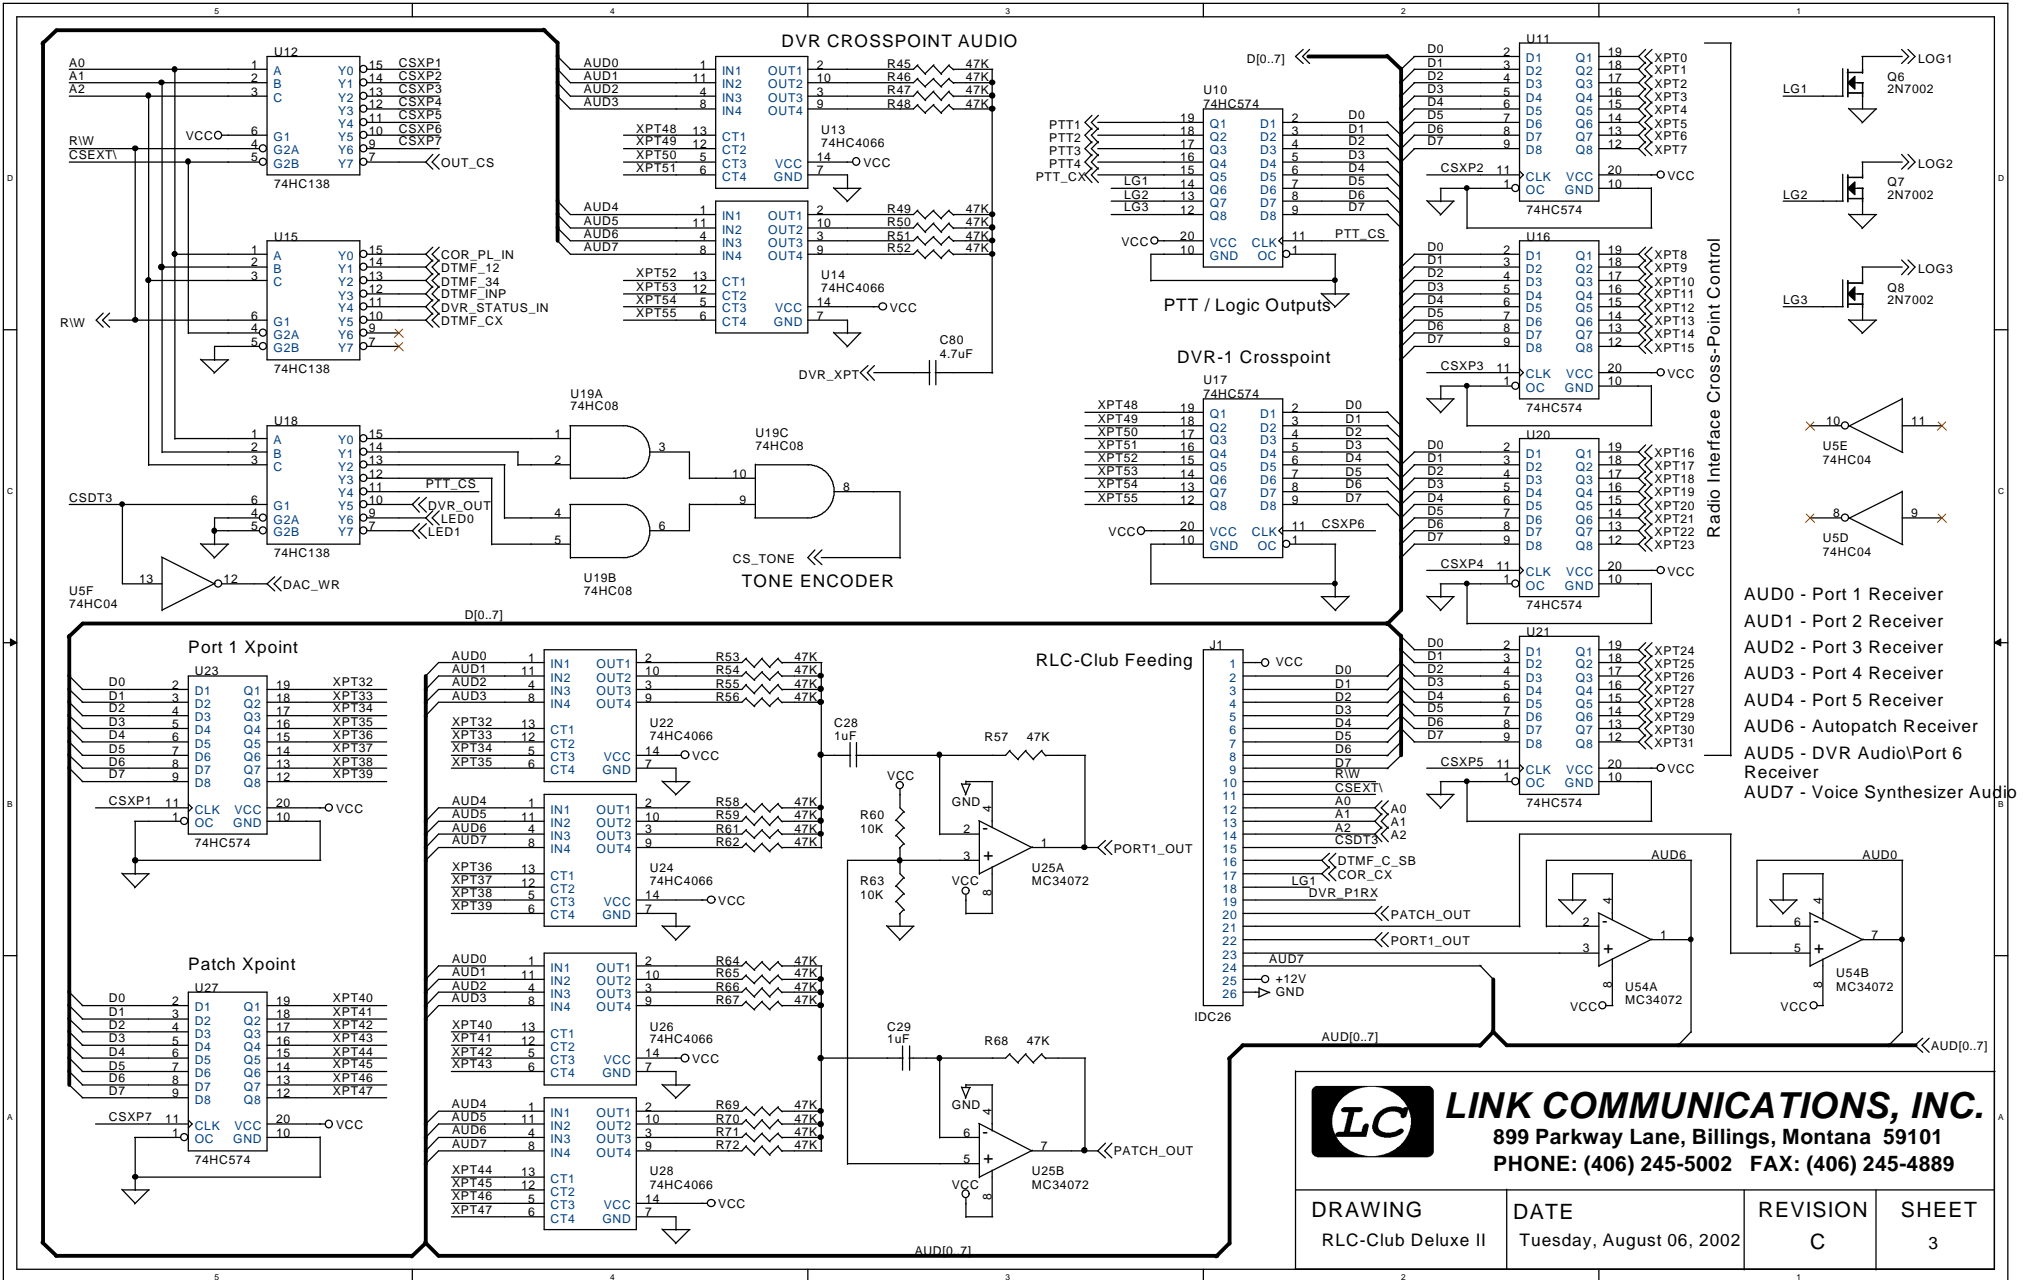

CONTROL RECEIVER
AUDIO INPUT/ OUTPUT

Control Receiver Interface

LINK COMMUNICATIONS, INC.

899 Parkway Lane, Billings, Montana 59101

PHONE: (406) 245-5002 FAX: (406) 245-4889

DRAWING	DATE	REVISION	SHEET
RLC-Club Deluxe II	Tuesday, August 06, 2002	C	1

- AUD0 - Port 1 Receiver
- AUD1 - Port 2 Receiver
- AUD2 - Port 3 Receiver
- AUD3 - Port 4 Receiver
- AUD4 - Port 5 Receiver
- AUD6 - Autopatch Receiver
- AUD5 - DVR Audio/Port 6 Receiver
- AUD7 - Voice Synthesizer Audio