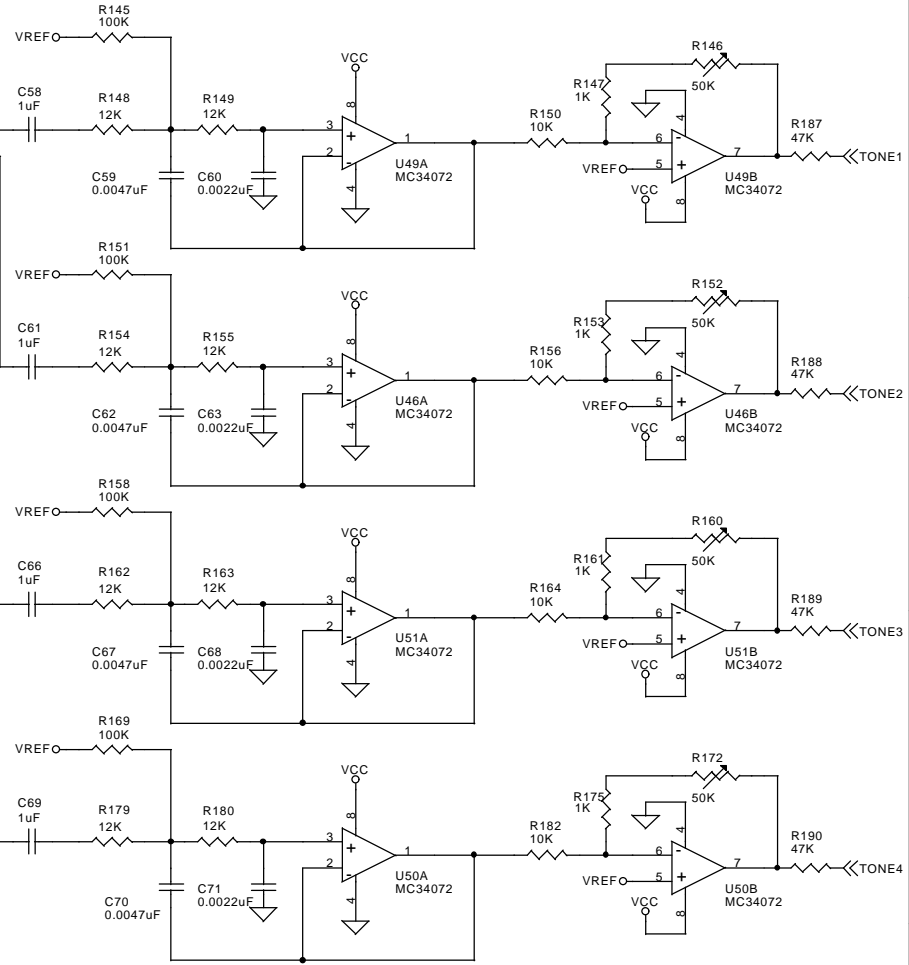

Tone/DVR/LED