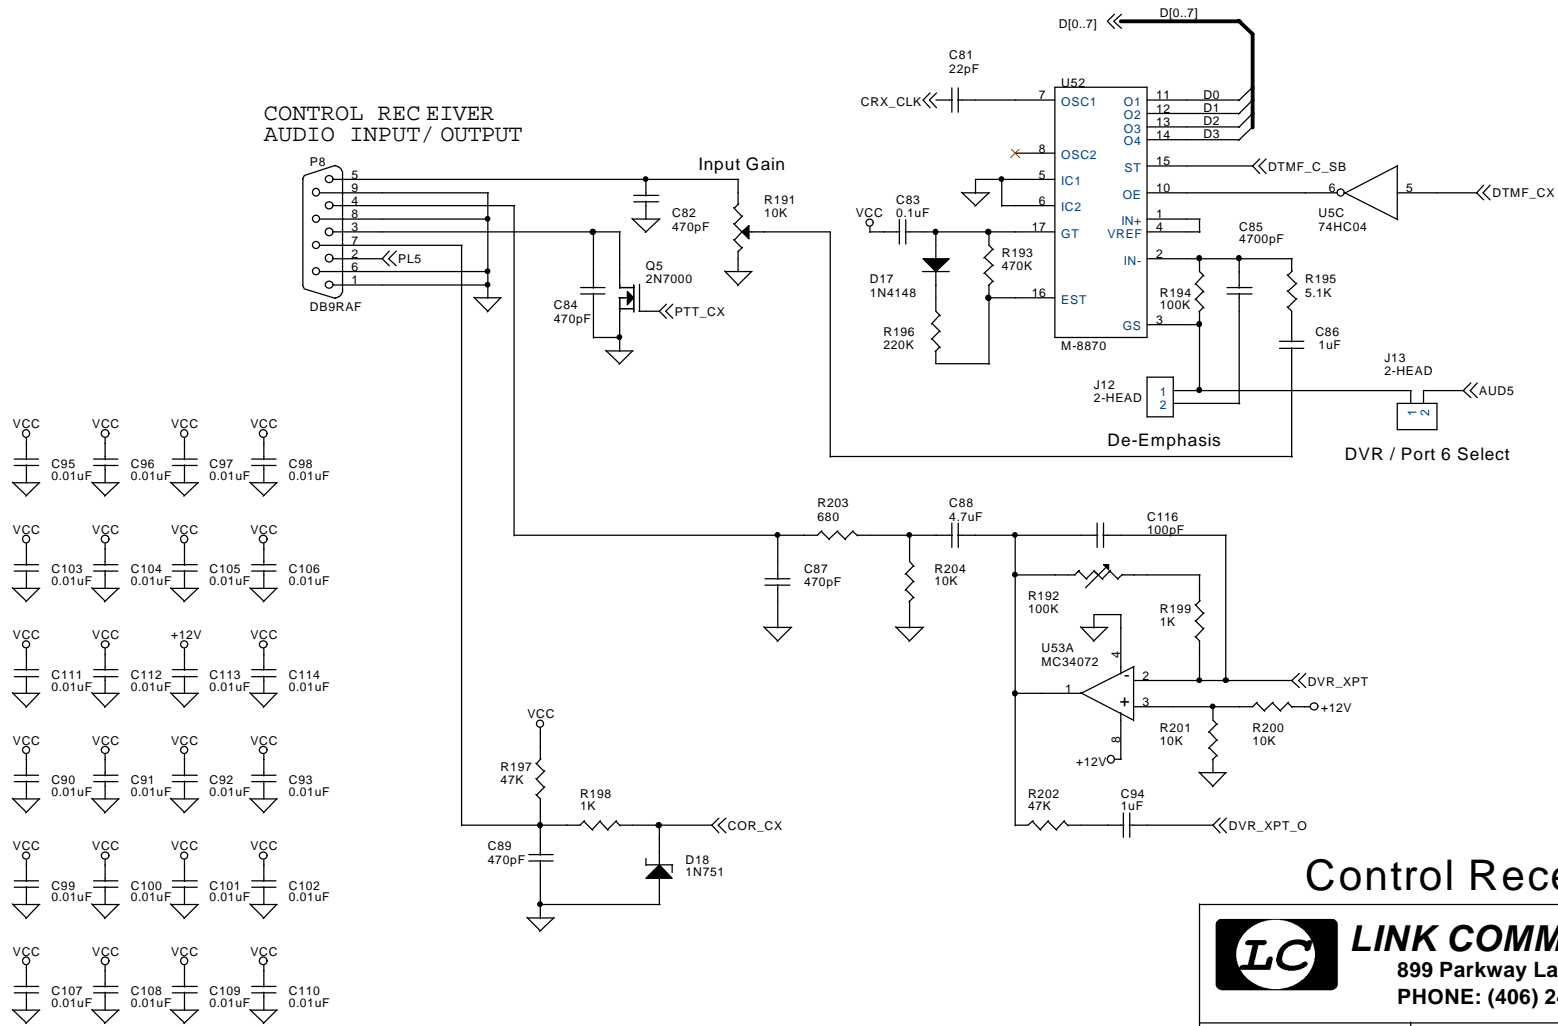

CONTROL RECEIVER
AUDIO INPUT/ OUTPUT

Control Receiver Interface

LINK COMMUNICATIONS, INC.

899 Parkway Lane, Billings, Montana 59101

PHONE: (406) 245-5002 FAX: (406) 245-4889

DRAWING	DATE	REVISION	SHEET
RLC-Club Deluxe II	Tuesday, August 06, 2002	C	1

DTMF / COR-PL / INPUT AND OUTPUT

LC LINK COMMUNICATIONS, INC.
 899 Parkway Lane, Billings, Montana 59101
 PHONE: (406) 245-5002 FAX: (406) 245-4889

DRAWING RLC-Club Deluxe II	DATE Tuesday, August 06, 2002	REVISION C	SHEET 2
-------------------------------	----------------------------------	---------------	------------

- AUD0 - Port 1 Receiver
- AUD1 - Port 2 Receiver
- AUD2 - Port 3 Receiver
- AUD3 - Port 4 Receiver
- AUD4 - Port 5 Receiver
- AUD6 - Autopatch Receiver
- AUD5 - DVR Audio/Port 6 Receiver
- AUD7 - Voice Synthesizer Audio