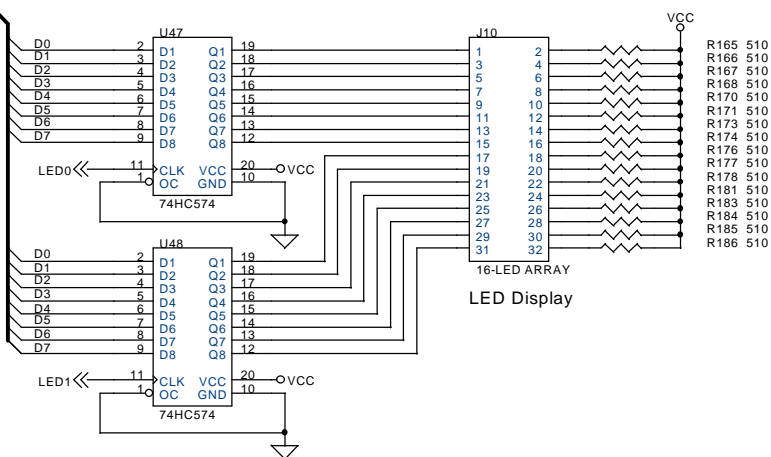

AUDIO TEST POINTS

Radio Interface Page

LINK COMMUNICATIONS, INC.
 899 Parkway Lane, Billings, Montana 59101
 PHONE: (406) 245-5002 FAX: (406) 245-4889

DRAWING	DATE	REVISION	SHEET
RLC-Club Deluxe II	Tuesday, August 06, 2002	C	4

RLC-DVR INTERFACE

Tone/DVR/LED

Front Panel LED Display

LC LINK COMMUNICATIONS, INC.
 899 Parkway Lane, Billings, Montana 59101
 PHONE: (406) 245-5002 FAX: (406) 245-4889

DRAWING	DATE	REVISION	SHEET
RLC-Club Deluxe II	Tuesday, August 06, 2002	C	5