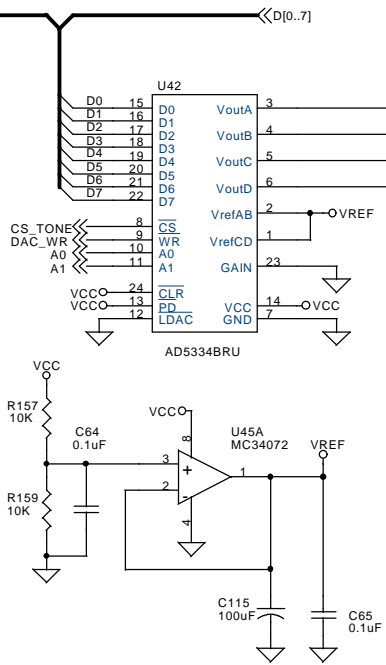

AUDIO TEST POINTS

Radio Interface Page

LINK COMMUNICATIONS, INC.
 899 Parkway Lane, Billings, Montana 59101
 PHONE: (406) 245-5002 FAX: (406) 245-4889

DRAWING	DATE	REVISION	SHEET
RLC-Club Deluxe II	Tuesday, August 06, 2002	C	4

RLC-DVR INTERFACE

Tone/DVR/LED

Front Panel LED Display

LC LINK COMMUNICATIONS, INC.
 899 Parkway Lane, Billings, Montana 59101
 PHONE: (406) 245-5002 FAX: (406) 245-4889

DRAWING	DATE	REVISION	SHEET
RLC-Club Deluxe II	Tuesday, August 06, 2002	C	5