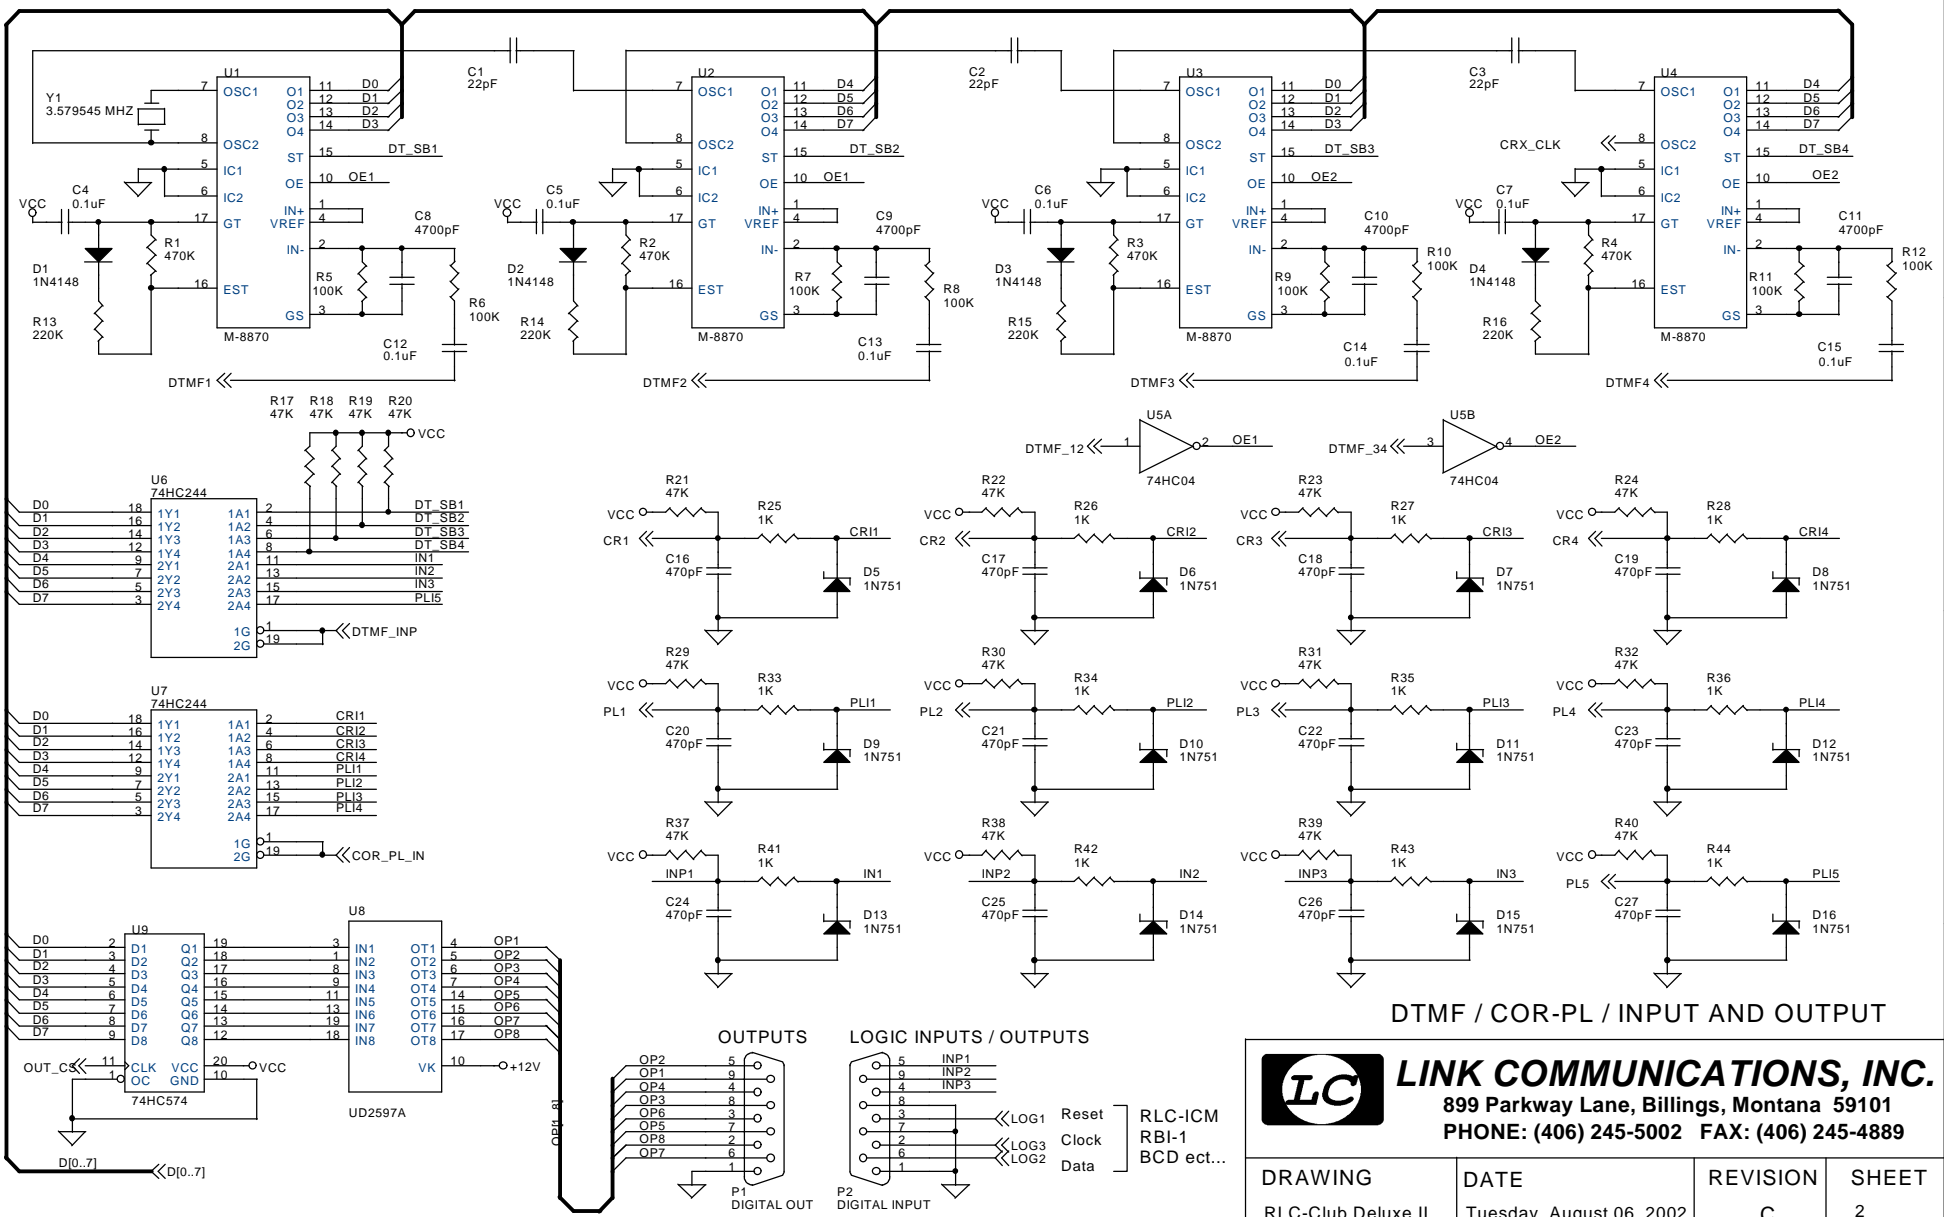

CONTROL RECEIVER
AUDIO INPUT/ OUTPUT

Control Receiver Interface

LINK COMMUNICATIONS, INC.

899 Parkway Lane, Billings, Montana 59101

PHONE: (406) 245-5002 FAX: (406) 245-4889

DRAWING	DATE	REVISION	SHEET
RLC-Club Deluxe II	Tuesday, August 06, 2002	C	1

DTMF / COR-PL / INPUT AND OUTPUT

LC LINK COMMUNICATIONS, INC.
 899 Parkway Lane, Billings, Montana 59101
 PHONE: (406) 245-5002 FAX: (406) 245-4889

DRAWING RLC-Club Deluxe II	DATE Tuesday, August 06, 2002	REVISION C	SHEET 2
-------------------------------	----------------------------------	---------------	------------

- AUD0 - Port 1 Receiver
- AUD1 - Port 2 Receiver
- AUD2 - Port 3 Receiver
- AUD3 - Port 4 Receiver
- AUD4 - Port 5 Receiver
- AUD6 - Autopatch Receiver
- AUD5 - DVR Audio/Port 6 Receiver
- AUD7 - Voice Synthesizer Audio