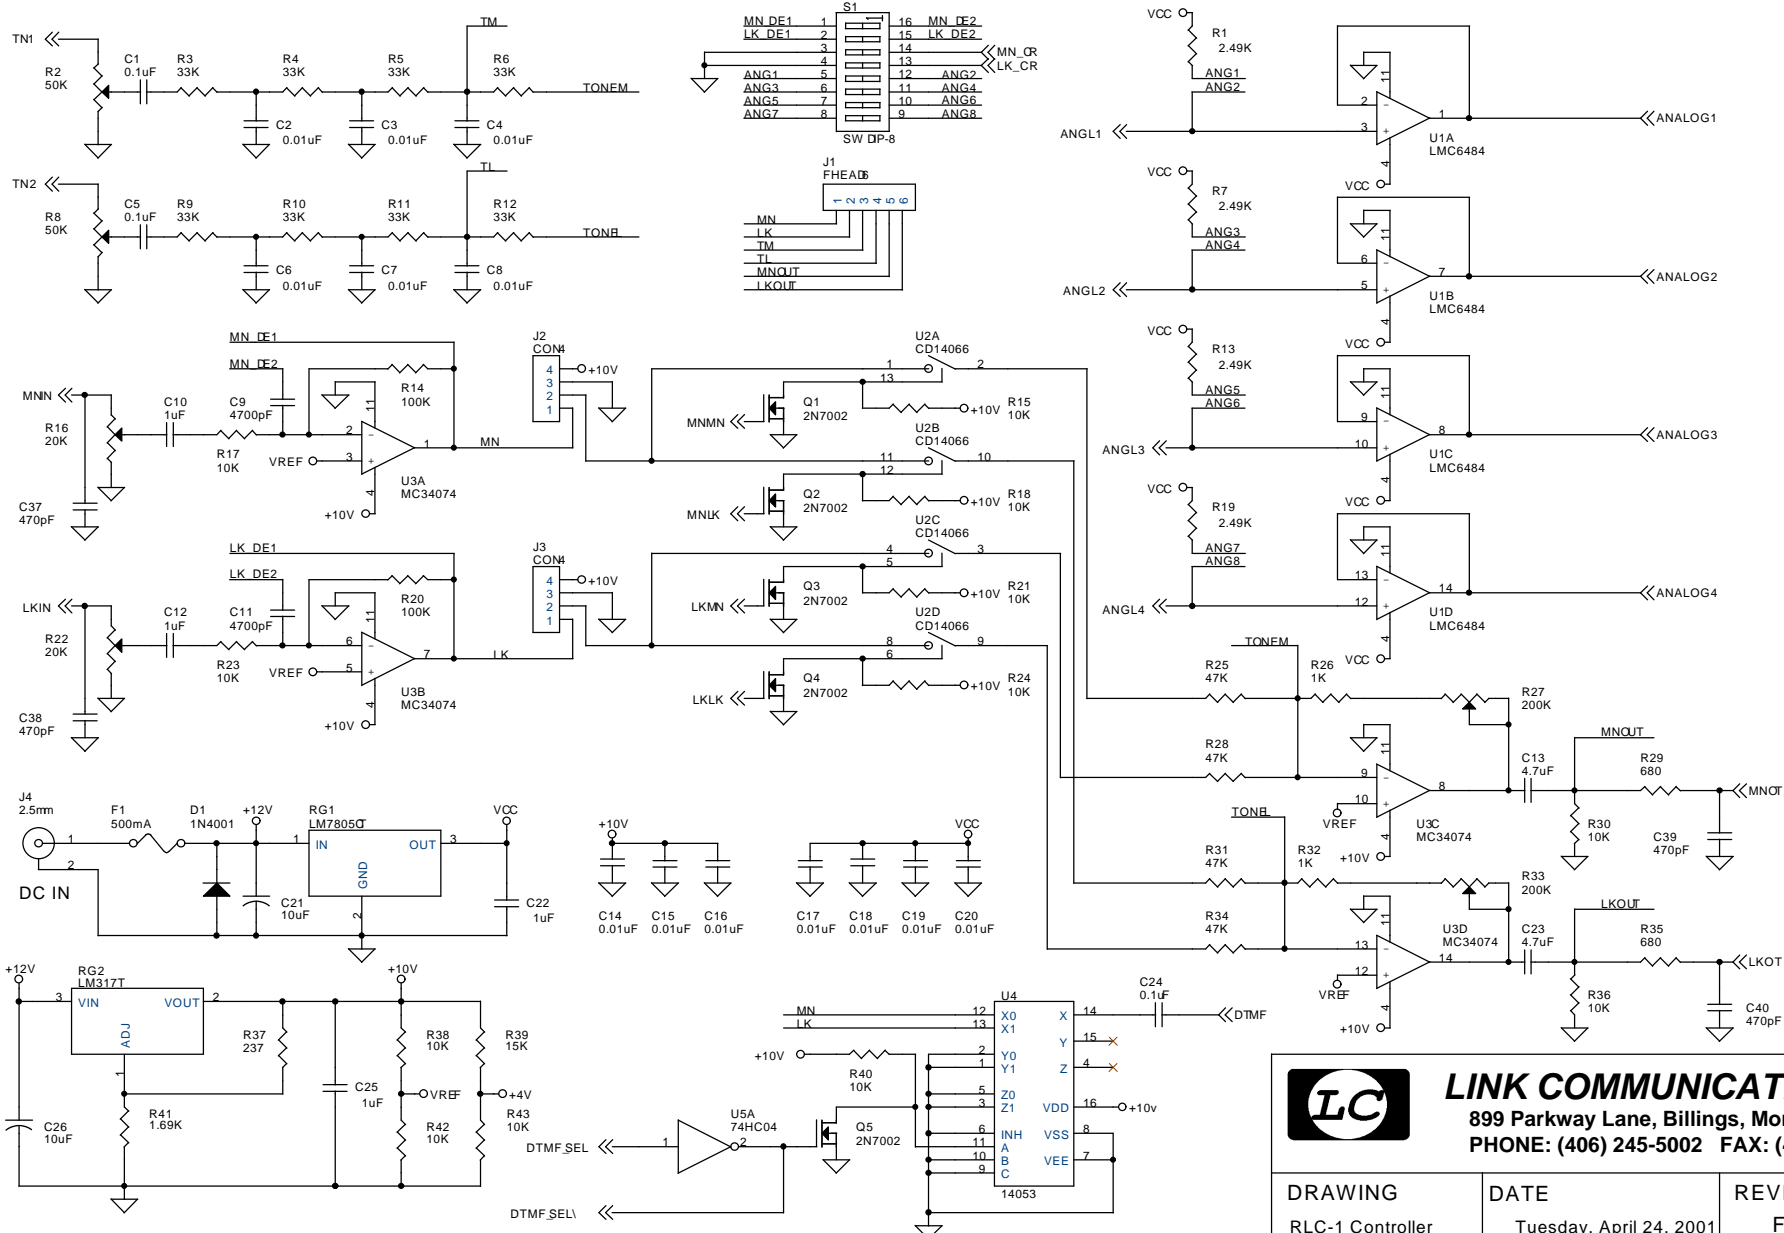

RLC-1 Repeater and Linking Controller

LINK COMMUNICATIONS, INC.
 899 Parkway Lane, Billings, Montana 59101
 PHONE: (406) 245-5002 FAX: (406) 245-4889

DRAWING	DATE	REVISION	SHEET
RLC-1 Controller	Tuesday, April 24, 2001	F	3

LINK COMMUNICATIONS, INC.
 899 Parkway Lane, Billings, Montana 59101
 PHONE: (406) 245-5002 FAX: (406) 245-4889

DRAWING	DATE	REVISION	SHEET
RLC-1 Controller	Tuesday, April 24, 2001	F	1

LED DISPLAY BOARD