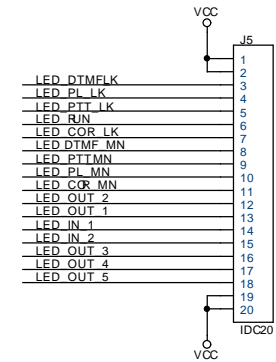

LINK COMMUNICATIONS, INC.
 899 Parkway Lane, Billings, Montana 59101
 PHONE: (406) 245-5002 FAX: (406) 245-4889

DRAWING	DATE	REVISION	SHEET
RLC-1 Controller	Tuesday, April 24, 2001	F	1

LED DISPLAY BOARD