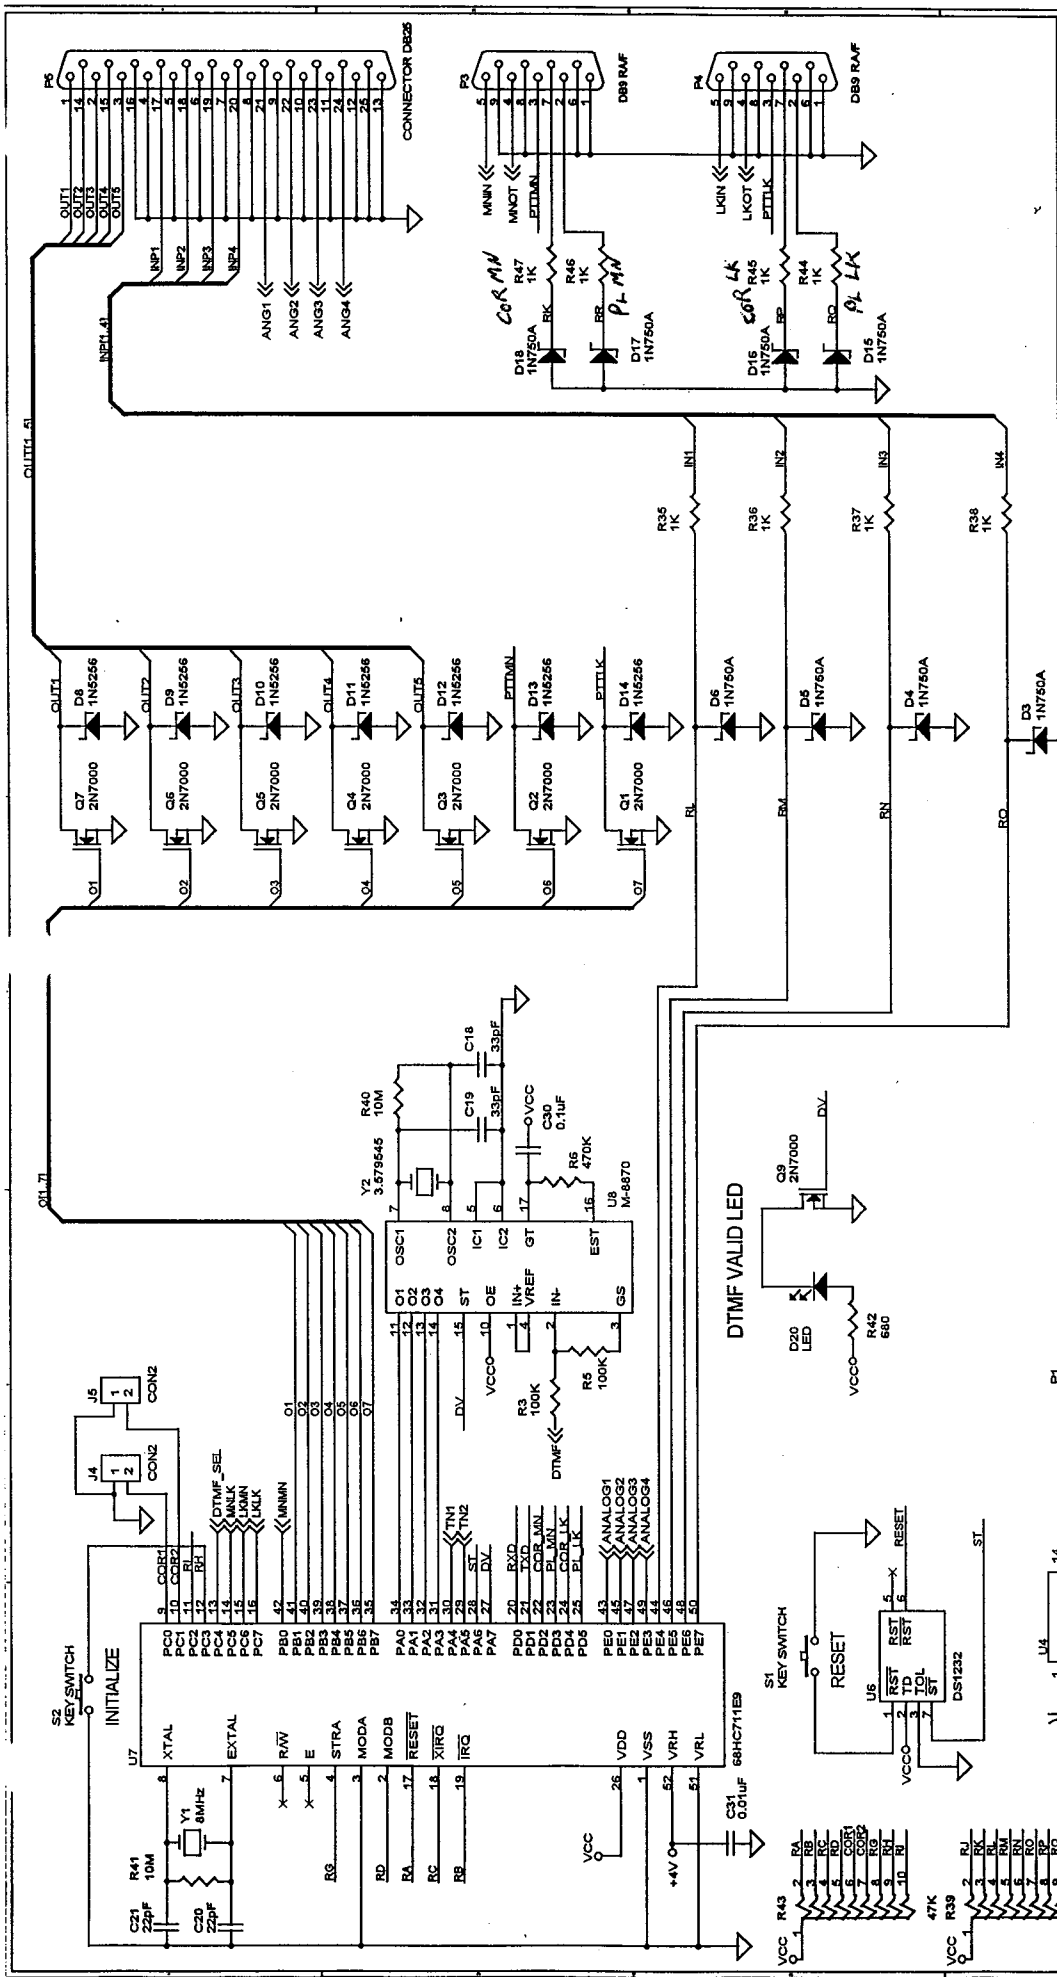

7.575 INCHES

4.400 INCHES

LAYERS: 2  
PC: 0.062  
TIN/LEAD W/ 10Z COPPER  
SIZE: 7.575 x 4.400  
SR1000 DULL GREEN SOLDER MASK  
WHITE LEGEND  
861 HOLES

LINK COMMUNICATIONS INC. © 1997  
RLC-1 REPEATER LINK CONTROLLER

REVISION E

SERIAL P1

INPUT/OUTPUT P5

Port 2 P4

Port 1 P3

+12V

**LINK COMMUNICATIONS, INC.**  
 1407 4TH AVE. NORTH, BILLINGS, MT 59101  
 PHONE: (406) 245-5002 FAX: (406) 245-4889

DRAWING RLC-1 Controller	DATE	REVISION	SHEET
	Monday, July 20, 1998	D/E	2

# RLC-1 Repeater and Linking Controller

DRAWING	DATE	REVISION	SHEET
RLC-1 Controller	Monday, July 20, 1988	D,E	1