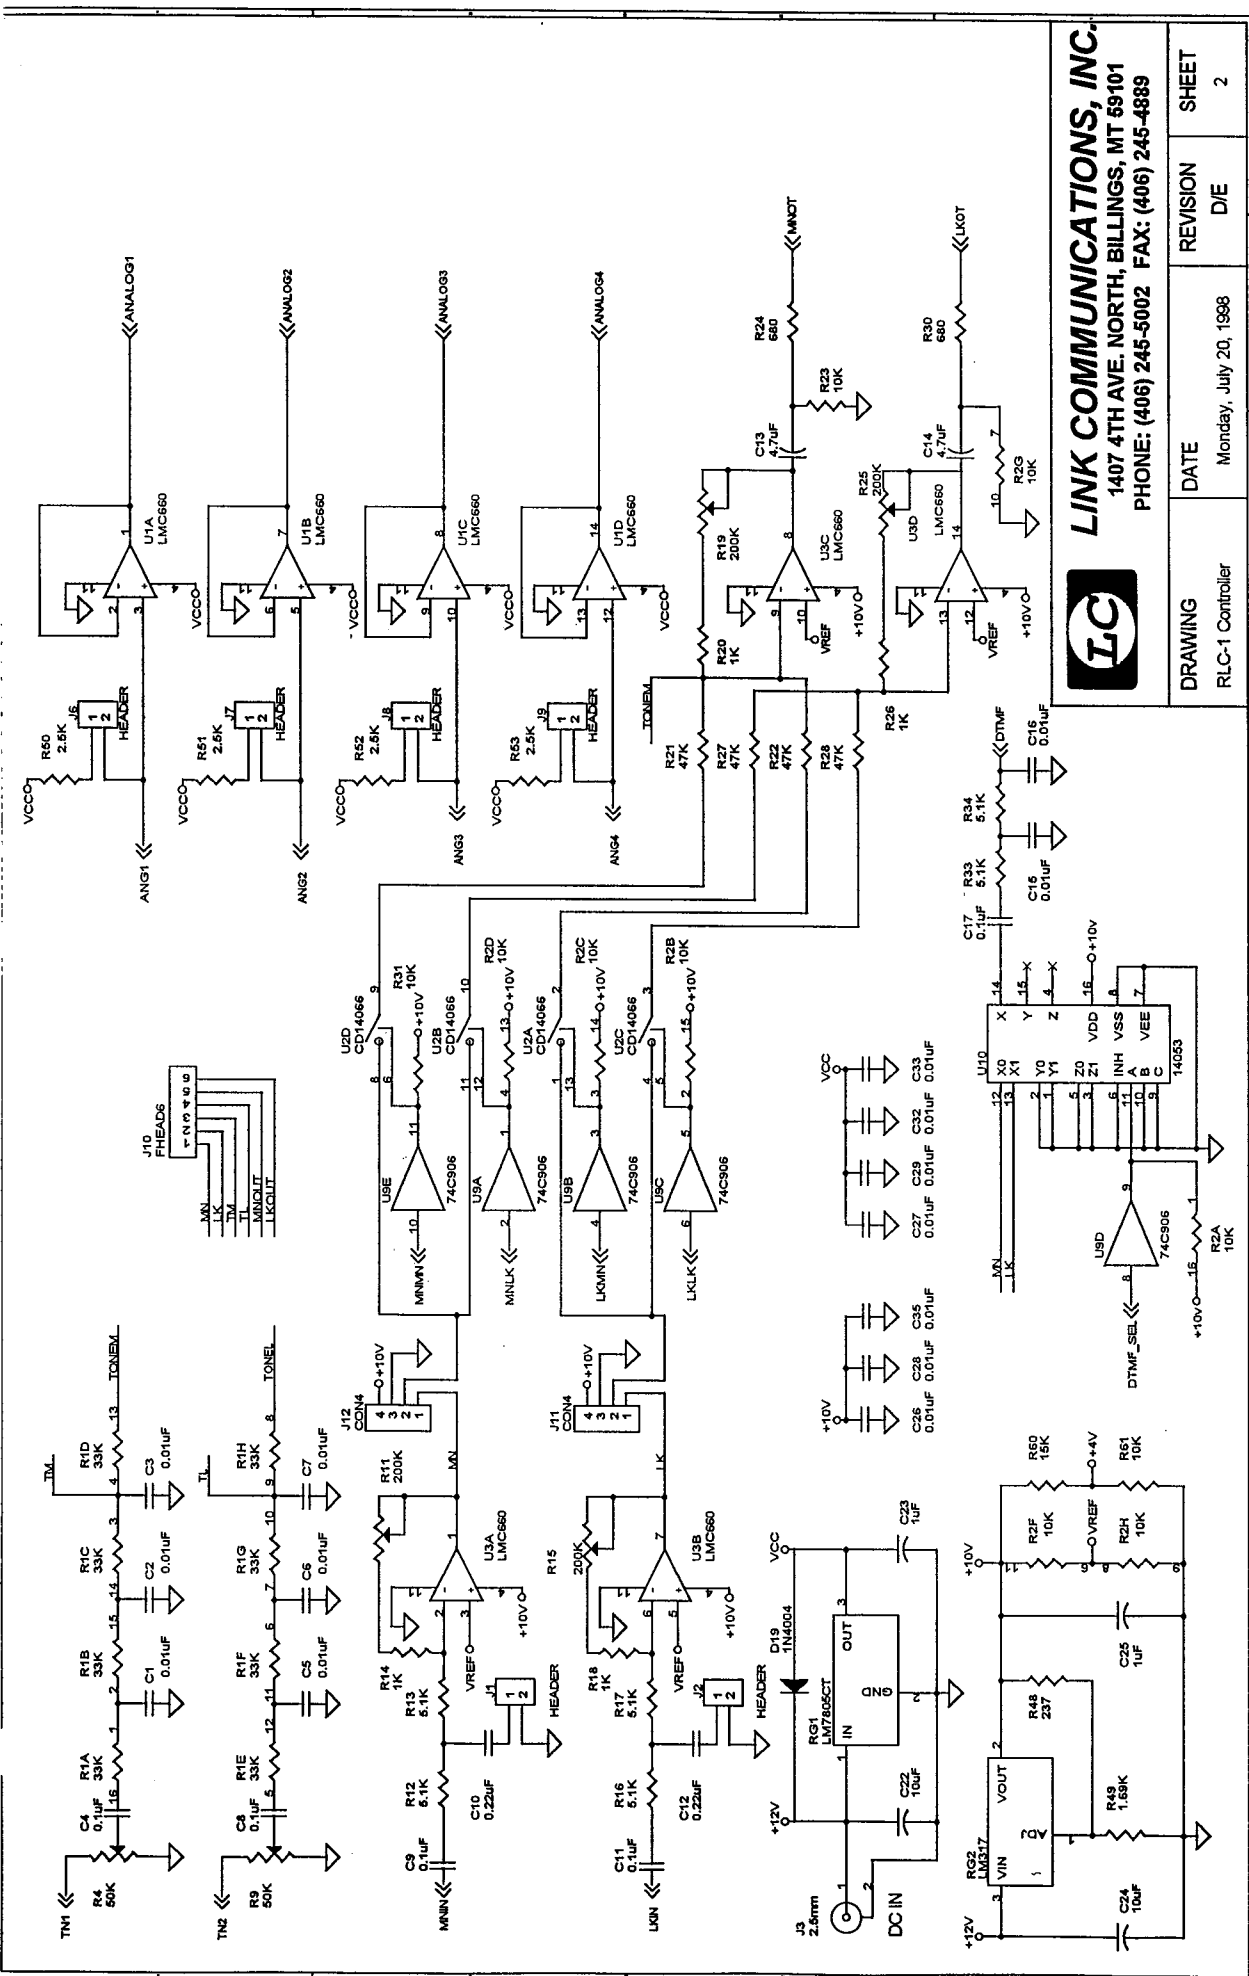

7.575 INCHES

4.400 INCHES

LAYERS: 2  
PC: 0.062  
TIN/LEAD W/ 10Z COPPER  
SIZE: 7.575 x 4.400  
SR1000 DULL GREEN SOLDER MASK  
WHITE LEGEND  
861 HOLES

LINK COMMUNICATIONS INC. © 1997  
RLC-1 REPEATER LINK CONTROLLER

REVISION E

SERIAL P1

INPUT/OUTPUT P5

Port 2 P4

Port 1 P3

+12V

**LINK COMMUNICATIONS, INC.**  
 1407 4TH AVE. NORTH, BILLINGS, MT 59101  
 PHONE: (406) 245-5002 FAX: (406) 245-4889

DRAWING RLC-1 Controller	DATE	REVISION	SHEET
	Monday, July 20, 1998	D/E	2

# RLC-1 Repeater and Linking Controller

DRAWING	DATE	REVISION	SHEET
RLC-1 Controller	Monday, July 20, 1988	D,E	1