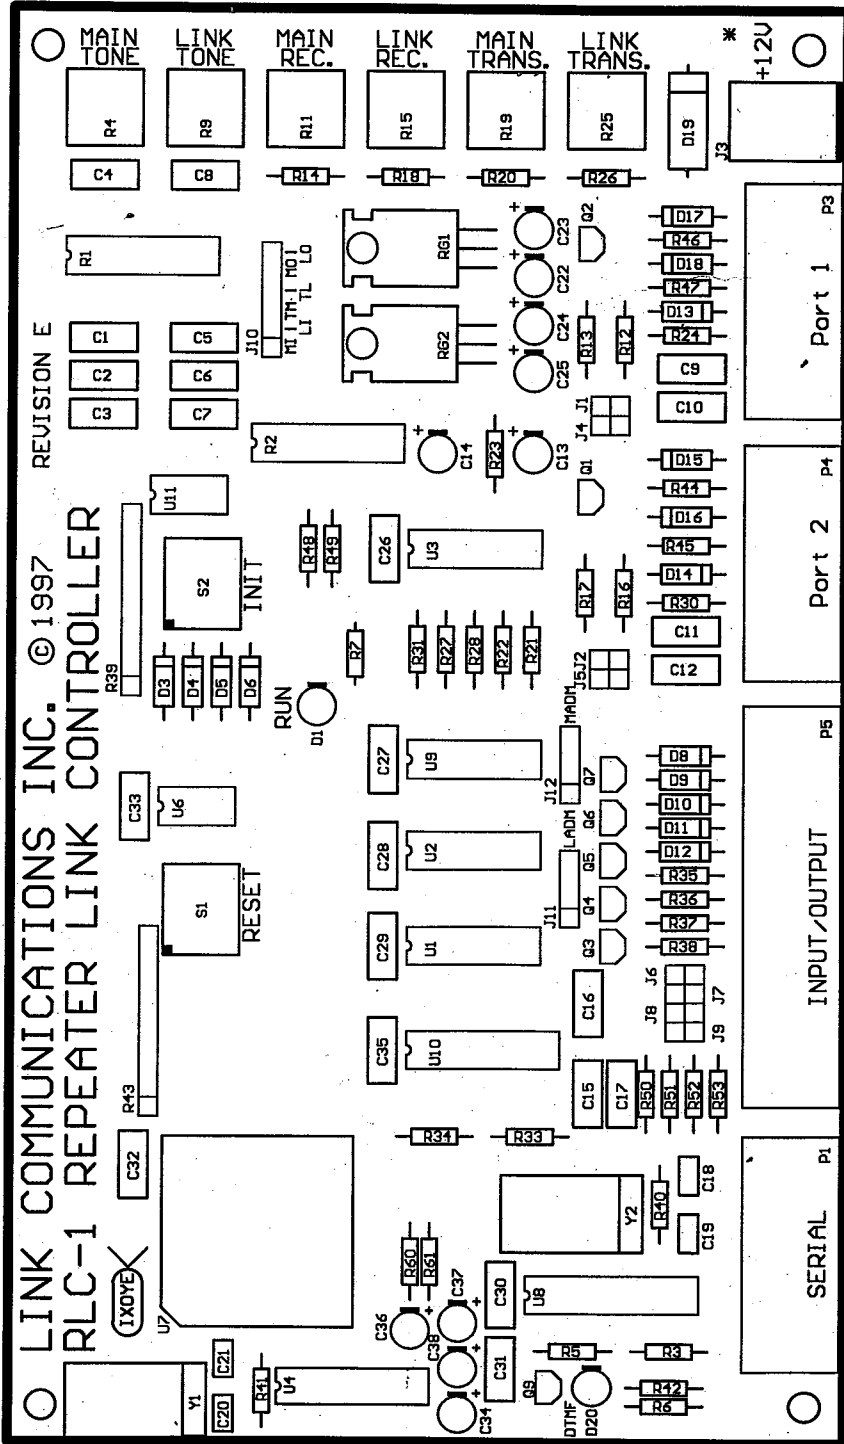

7.575 INCHES

4.400 INCHES

LAYERS: 2  
PC: 0.062  
TIN/LEAD W/ 10Z COPPER  
SIZE: 7.575 x 4.400  
SR1000 DULL GREEN SOLDER MASK  
WHITE LEGEND  
861 HOLES

LINK COMMUNICATIONS INC. © 1997  
RLC-1 REPEATER LINK CONTROLLER

REVISION E

SERIAL P1

INPUT/OUTPUT P5

Port 2 P4

Port 1 P3

+12V

**LINK COMMUNICATIONS, INC.**  
 1407 4TH AVE. NORTH, BILLINGS, MT 59101  
 PHONE: (406) 245-5002 FAX: (406) 245-4889

DRAWING RLC-1 Controller	DATE	REVISION	SHEET
	Monday, July 20, 1998	D/E	2

# RLC-1 Repeater and Linking Controller

DRAWING	DATE	REVISION	SHEET
RLC-1 Controller	Monday, July 20, 1988	D,E	1